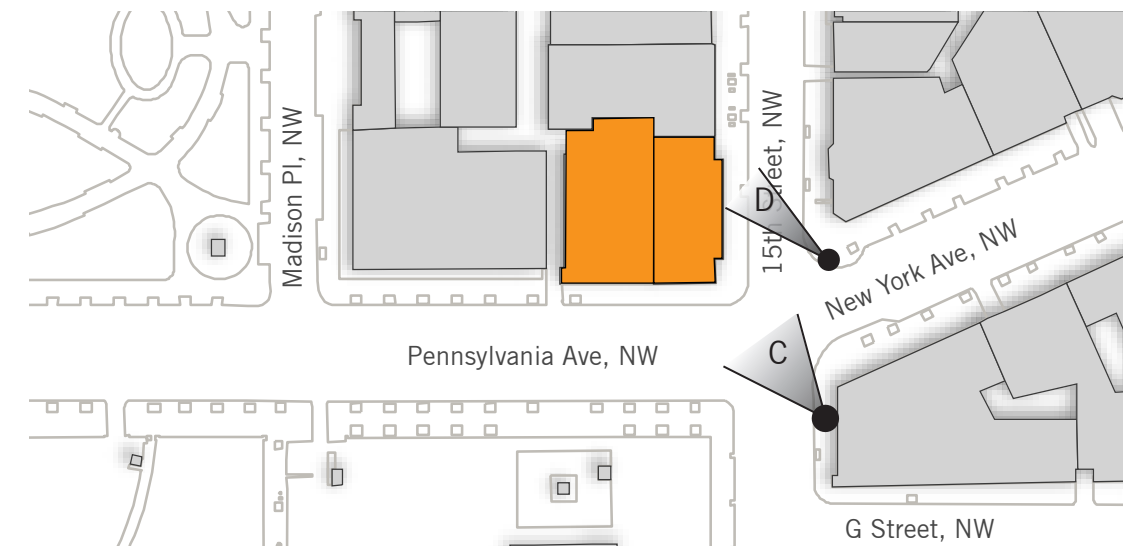

SITE PHOTOGRAPHS

A. From Pennsylvania Ave Looking East

B. From Pennsylvania Ave Looking East

Key Plan

MILKEN MUSEUM & CONFERENCE CENTER

WASHINGTON, DC | DECEMBER 22, 2017

© 2017 | Shalom Baranes Associates, PC

shalom baranes associates architects

Board of Zoning Adjustment  
District of Columbia  
CASE NO. 19711  
Shalom Baranes Associates

C. From Corner of Pennsylvania Ave. and New York Ave. Looking Northwest

D. From Corner of New York Ave. and 15th Street Looking Northwest

Key Plan